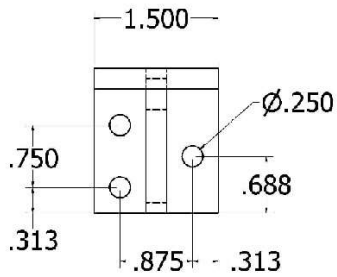

FLOATING SHELF BRACKET 12"

DESIGN	DATE	10/1/2017	TITLE	
CHECKED				
PA			12x1 3/4x1/4	
REC				
APPROVED				
	QTY	1	PRICE	12x1.75x.25
	QTY	1.5		