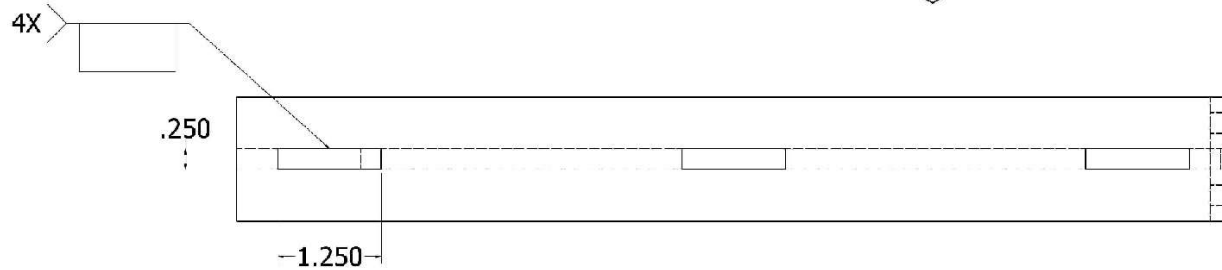

FLOATING SHELF BRACKET 12"

DESIGN	DATE	10/1/2017	TITLE	
CHECKED				
PA			12x1 3/4x1/4	
REC				
APPROVED				
	QTY	1	PRICE	12x1.75x.25
	QTY	1.5		