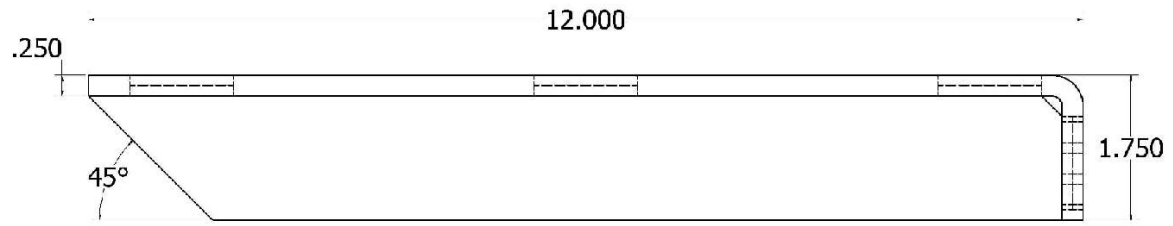

FLOATING SHELF BRACKET 12"

DESIGN	DATE	10/1/2017	TITLE	
CHECKED				
PA			12x1 3/4x1/4	
REC				
APPROVED				
	QTY	1	PRICE	12x1.75x.25
	QTY	1.5		