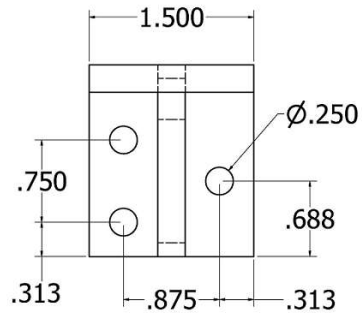

Floating Shelf Bracket 6"

3X

DRAWN	10/11/2017	TITLE	
SAR			
CHECKED			
QA		6x1-3/4x1/4	
PSG			
APPROVED			
		SIZE	DWG NO
		D	6x1.75x.25
		SCALE	2
		SHEET	1
		OF	1