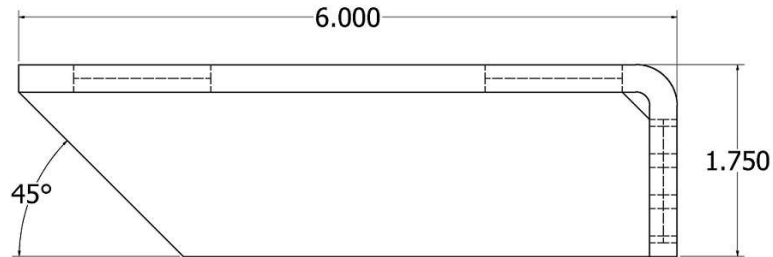

Floating Shelf Bracket 6"

3X

DRAWN	10/11/2017	TITLE	
SAR			
CHECKED			
QA		6x1-3/4x1/4	
PSG			
APPROVED			
		SIZE	DWG NO
		D	6x1.75x.25
		SCALE	2
		SHEET	1
		OF	1