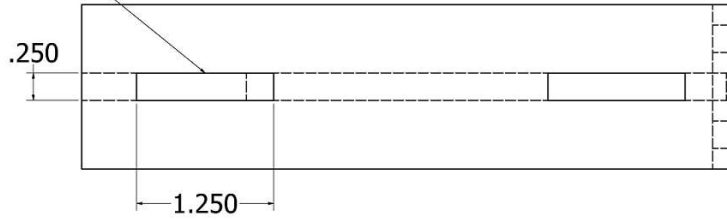

Floating Shelf Bracket 6"

3X

DRAWN	10/11/2017	TITLE	
SAR			
CHECKED			
QA		6x1-3/4x1/4	
PSG			
APPROVED			
		SIZE	DWG NO
		D	6x1.75x.25
		SCALE	2
		SHEET	1
		OF	1