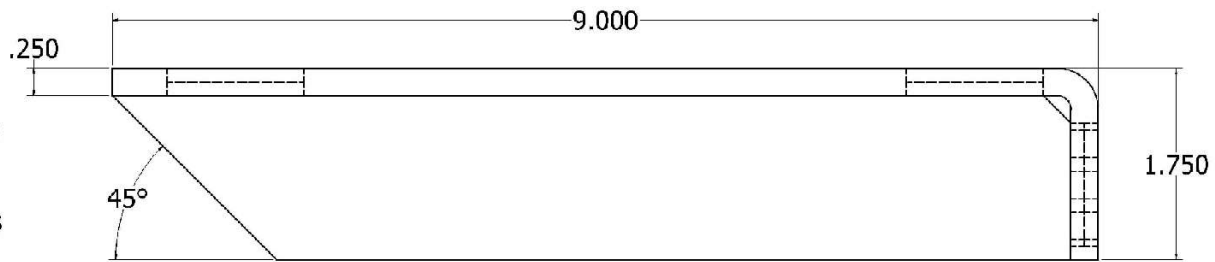

Floating Shelf Bracket 9"

3X

DATE	07/1/2017	TITLE	
CHECKED			
QTY		9x1 3/4x1/4	
REV			
APPROVED		SD1	9x1.75x.25
		REV	
		QTY	2
		REV	1
		QTY	1