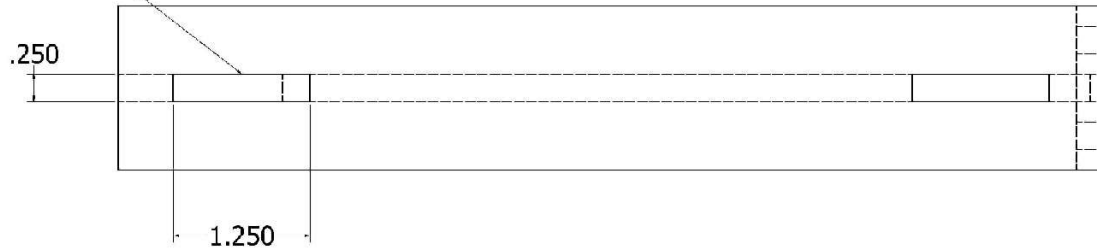

Floating Shelf Bracket 9"

3X

DATE	07/1/2017	TITLE	
CHECKED			
QTY		9x1 3/4x1/4	
REV			
APPROVED		SD1	9x1.75x.25
		REV	
		QTY	2
		REV	1
		QTY	1