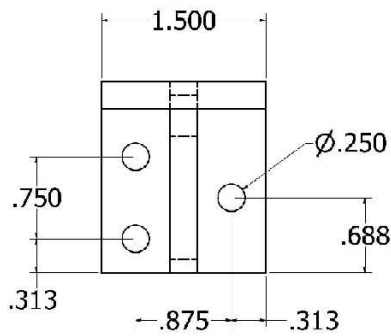

Floating Shelf Bracket 9"

3X

DATE	07/1/2017	TITLE	
CHECKED			
QTY		9x1 3/4x1/4	
REV			
APPROVED		SD1	9x1.75x.25
		REV	
		QTY	2
		REV	1
		QTY	1