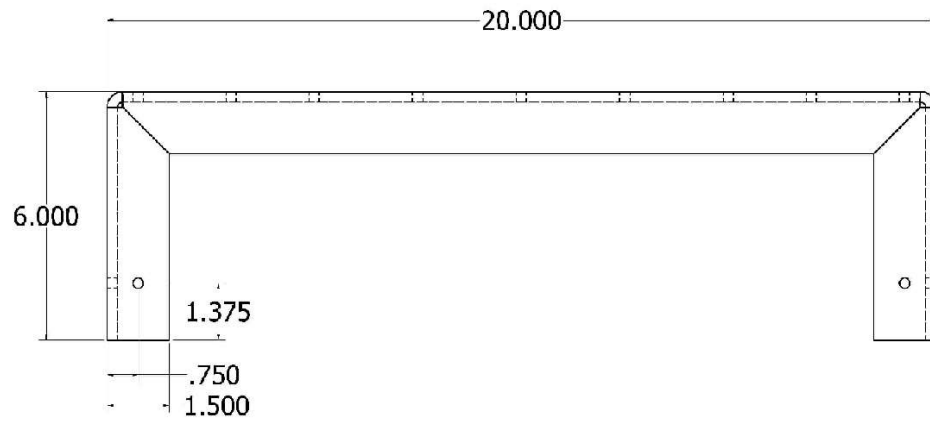

Hidden Shelf Bracket 6"

DESIGN	LOU/0/2017	TITLE	
CHECKED			
DATE		6x20x1/4	
REV			
APPROVED			
		QTY	PRICE PER
		D 75	6x20x.25
		QTY	PRICE PER
		1	1