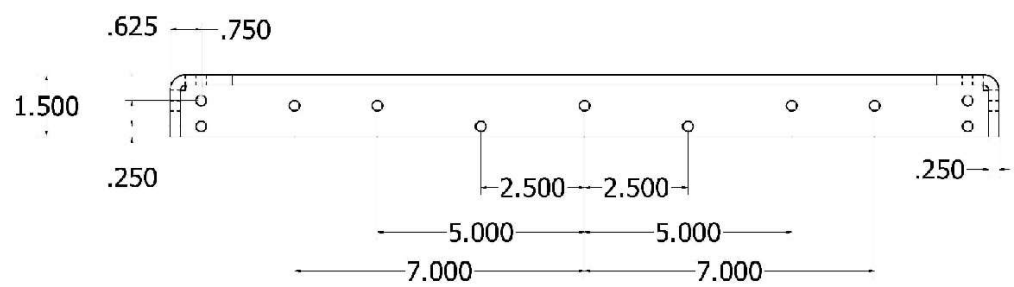

Hidden Shelf Bracket 6"

DESIGN	LOU/0/2017	TITLE	
CHECKED			
DATE		6x20x1/4	
REV			
APPROVED			
		QTY	PRICE PER
		D 75	6x20x.25
		QTY	PRICE PER
		1	1