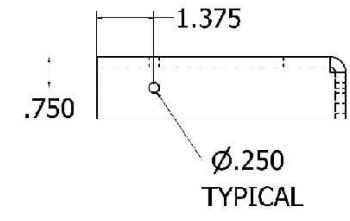

Hidden Shelf Bracket 6"

DESIGN	LOU/0/2017	TITLE	
CHECKED			
DATE		6x20x1/4	
REV			
APPROVED			
		QTY	PRICE PER
		D 75	6x20x.25
		QTY	PRICE PER
		1	1