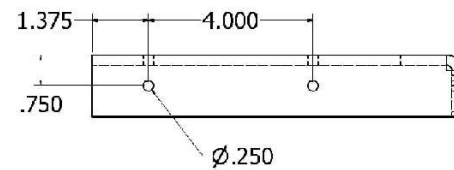

Hidden Shelf Bracket 9"

DATE	9/15/20-7	TITLE	
DESIGNED		9x20x1/4	
CHKD			
APP'D			
DATE		SHEET	NO. OF SHEETS
		D	9x20x.25