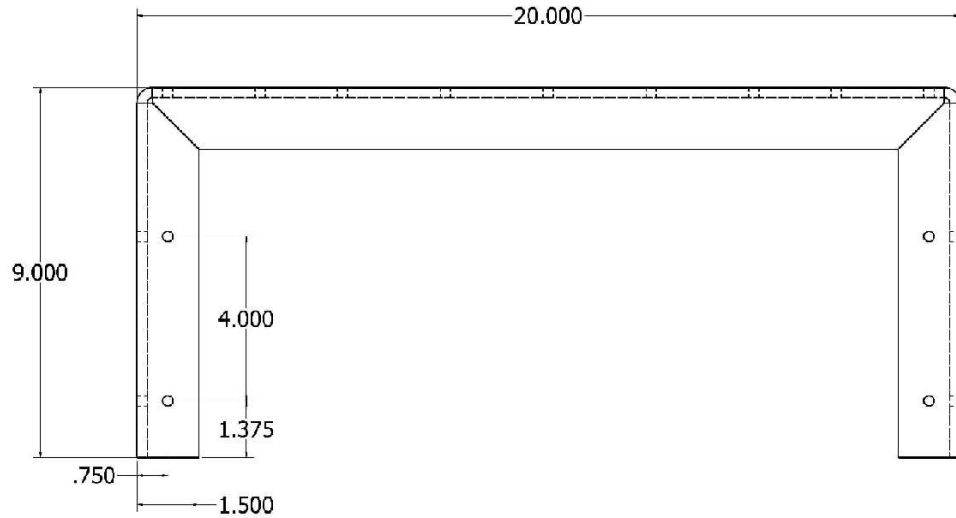

Hidden Shelf Bracket 9"

DATE	9/15/20-7	TITLE	
DESIGNED		9x20x1/4	
CHKD			
APP'D			
DATE		SHEET	NO. OF SHEETS
		D	9x20x.25