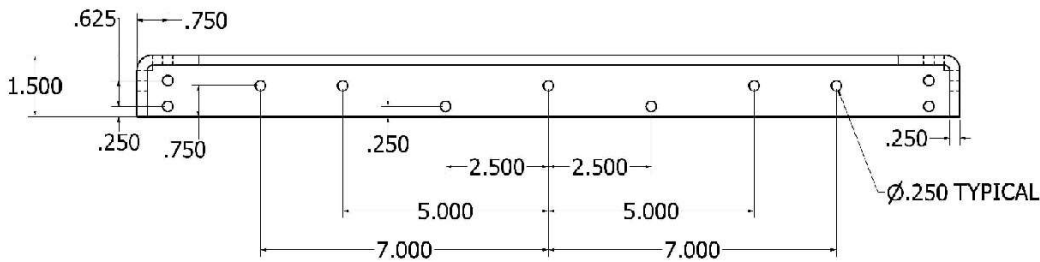

Hidden Shelf Bracket 9"

DATE	9/15/20-7	TITLE	
DESIGNED		9x20x1/4	
CHKD			
APP'D			
DATE		SHEET	NO. OF SHEETS
		D	9x20x.25