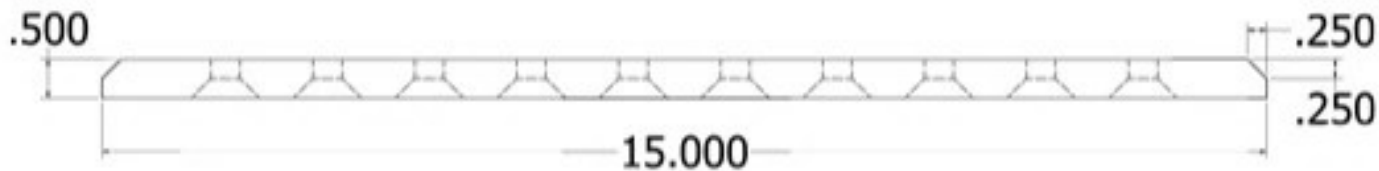

IslBar15

Ø.375 THRU TYP

Ø.875 X 90° COUNTERSINK TYP

1/2 X 2" COLD ROLLED
FLAT BAR

DATE	10/25/2015	REV	
DESIGN		BY	
CHKD		15" HORIZONTAL	
APPV			
SCALE			
1.25		102518-1	1