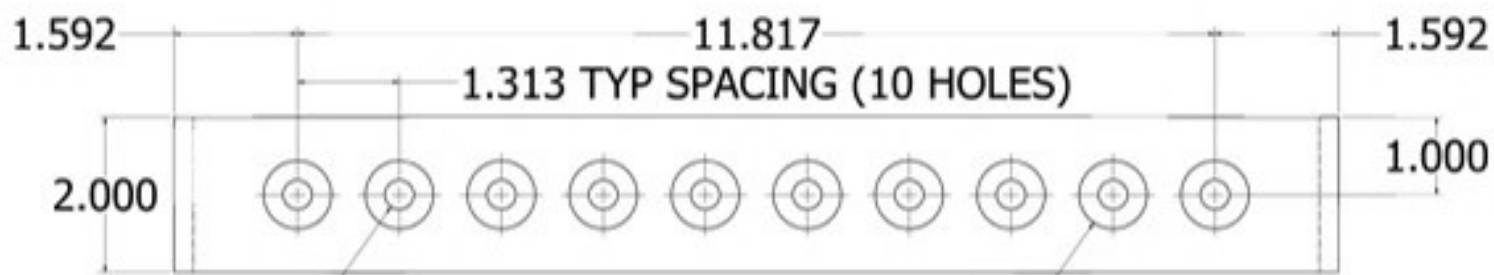

IslBar15

Ø.375 THRU TYP

Ø.875 X 90° COUNTERSINK TYP

1/2 X 2" COLD ROLLED
FLAT BAR

DATE	10/25/2015	REV	
DESIGN		BY	
CHKD		15" HORIZONTAL	
APPV			
SCALE			
1.25		102518-1	1