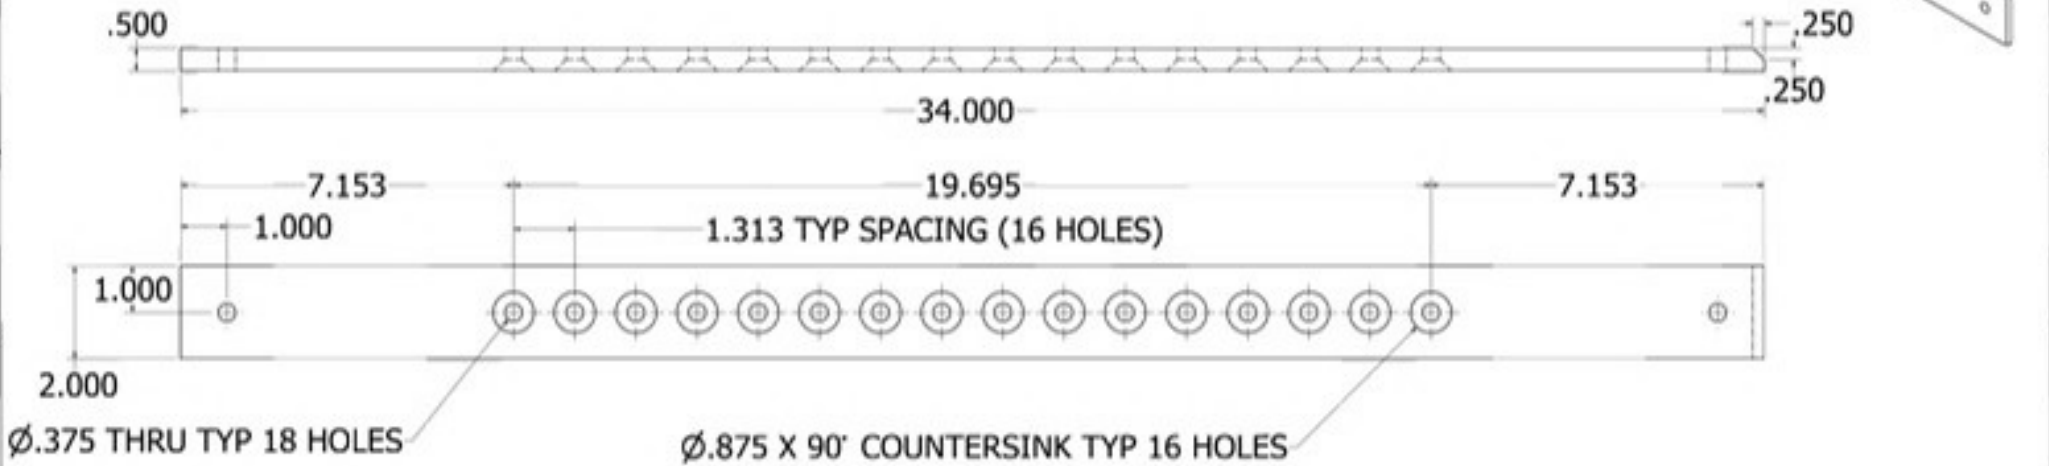

IslBar34

1/2 X 2" COLD ROLLED
FLAT BAR

DATE	10/25/2018	REV	
TIME		REV	
BY		REV	
CHKD		REV	
APPROVED		REV	
		34" HORIZONTAL	
DATE		REV	
BY	D	REV	
CHKD	75	REV	
		102518-2	
		1	1