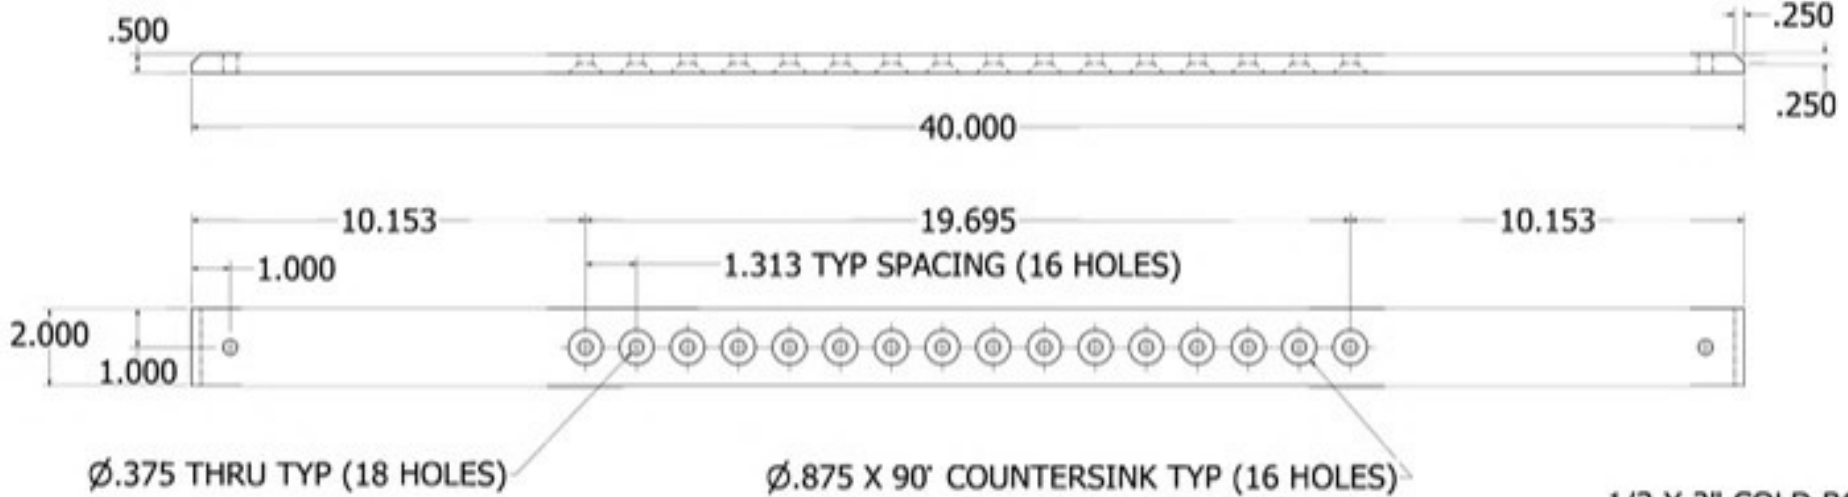

IslBar40

1/2 X 2" COLD ROLLED
FLAT BAR

DATE	10/25/2011	REV	
DWG		NO.	
BY		40° HORIZONTAL	
CHK			
APP			
SCALE			
SIZE			
NO.	102518-3	1	1
625			