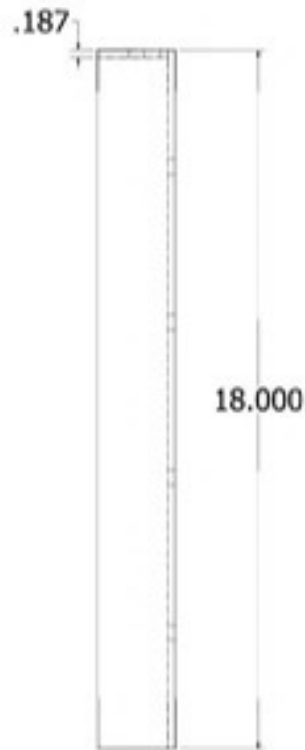

IslBrkt

DATE	11/20/2014	REV	
DESIGNER		PRICE	
DR		18" VERTICAL	
MFR			
QUANTITY			
REV		QTY	
		625	
		102518-4-REV-1	
		1	1