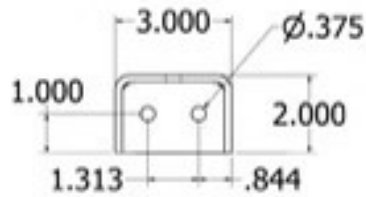

IslBrkt

DATE	11/20/2014	REV	
DESIGNER		PRICE	
DR		18" VERTICAL	
MFR			
QUANTITY			
REV		QTY	
		625	
		102518-4-REV-1	
		1	1