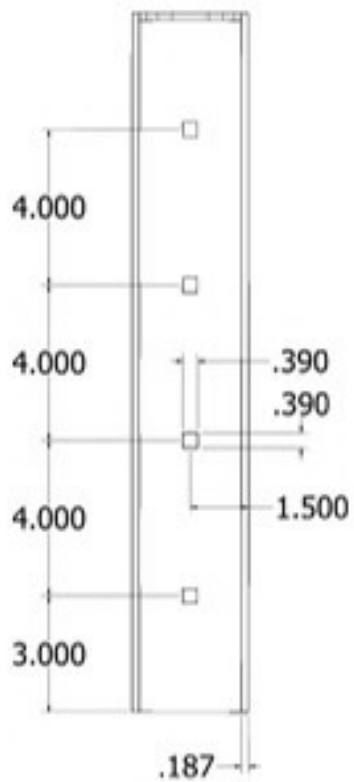

IslBrkt

DATE	11/20/2014	REV	
DESIGNER		PRICE	
DR		18" VERTICAL	
MFR			
QUANTITY			
REV		QTY	
		625	
		102518-4-REV-1	
		1	1